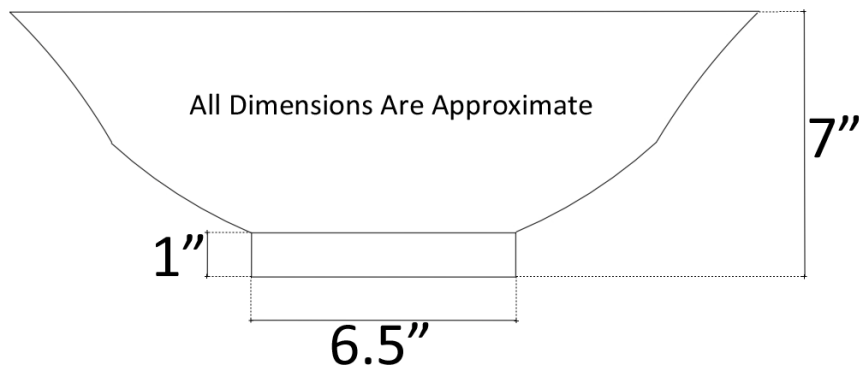

Available Drains:

- **D004** Grid Strainer
- **D005** Lift and Turn
- **D101-** Decorative Drains
- **D604**

DIMENSIONS WILL VARY. DO NOT use this sheet as a guide for countertop cuts.