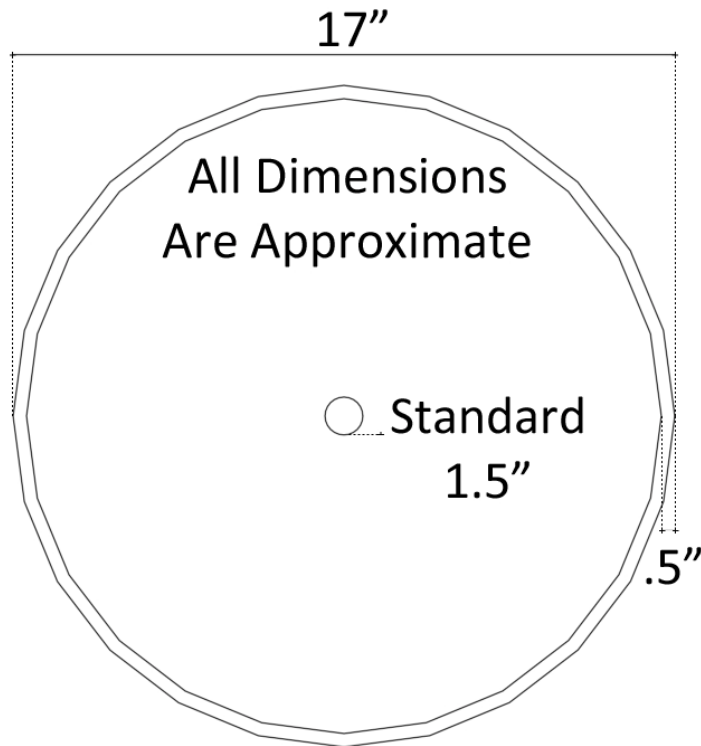

Description:

- Copper
- Vessel Mount
- Use standard 1.5" drain
- Clean with mild soap
No abrasive chemicals

Available Finishes:

- DB** Dark Bronze
- WC** Weathered Copper
- PN** Polished Nickel
- SN** Satin Nickel
- PW** Pewter

Available Drains:

- D004** Grid Strainer
- D005** Lift and Turn
- D101-** Decorative Drains
- D604**

DIMENSIONS WILL VARY. DO NOT use this sheet as a guide for countertop cuts.